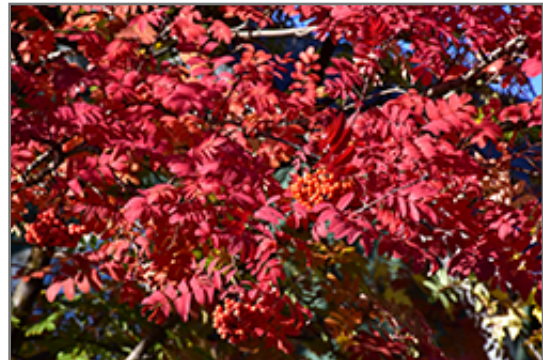

Showy Mountain Ash in fall
Photo courtesy of NetPS Plant Finder