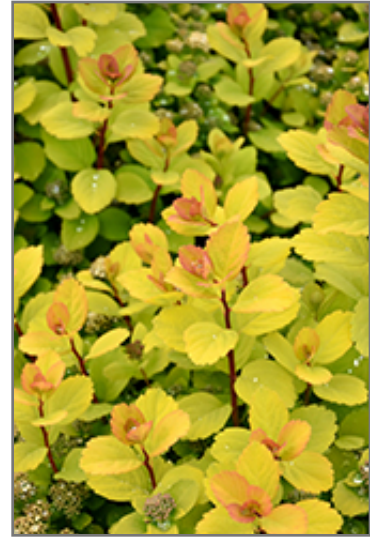

- Mass Planting
- Rock/Alpine Gardens
- General Garden Use

Planting & Growing

Glow Girl Birch Leaf Spirea will grow to be about 24 inches tall at maturity, with a spread of 24 inches. It tends to fill out right to the ground and therefore doesn't necessarily require facer plants in front. It grows at a medium rate, and under ideal conditions can be expected to live for approximately 20 years.

This shrub should only be grown in full sunlight. It prefers to grow in average to moist conditions, and shouldn't be allowed to dry out. It is not particular as to soil type or pH. It is highly tolerant of urban pollution and will even thrive in inner city environments. This is a selected variety of a species not originally from North America.

*Glow Girl Birch Leaf Spirea foliage
Photo courtesy of NetPS Plant Finder*